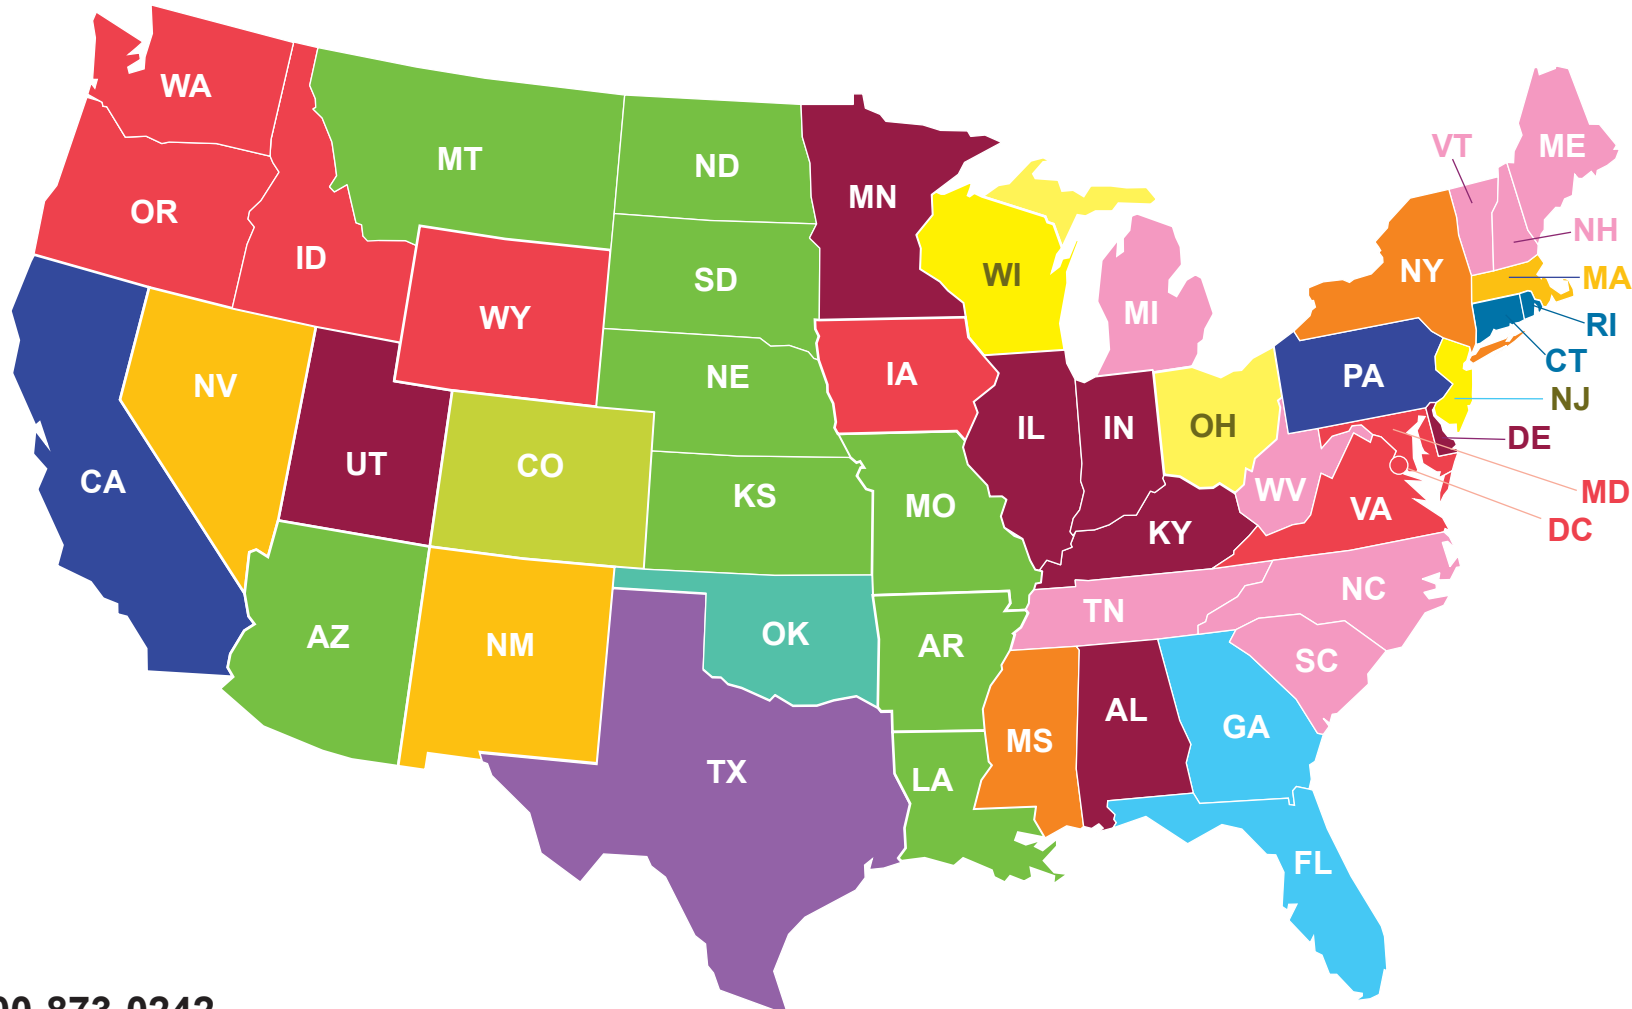

Account Services Territory Map

As of 5/1/2024

Call 800-873-0242

- | | | |
|---|--|--|
|  Amy Smith – ext. 260 |  Derek Hodder – ext. 424 |  Michelle Bozzutto – ext. 289 |
|  Nate Tripler – ext. 210 |  Jennifer Humphrey – ext. 440 |  Justin Gonzales– ext. 401 |
|  Ben Bussiere – ext. 430 |  Adam Puello– ext. 421 |  Toai Nguyen– ext. 349 |
|  Brian Ziegenbalg – ext. 283 |  Jeff Nielsen – ext. 334 | |
|  Brent Arbour – ext. 348 |  Kathy Cudmore – ext. 339 | |